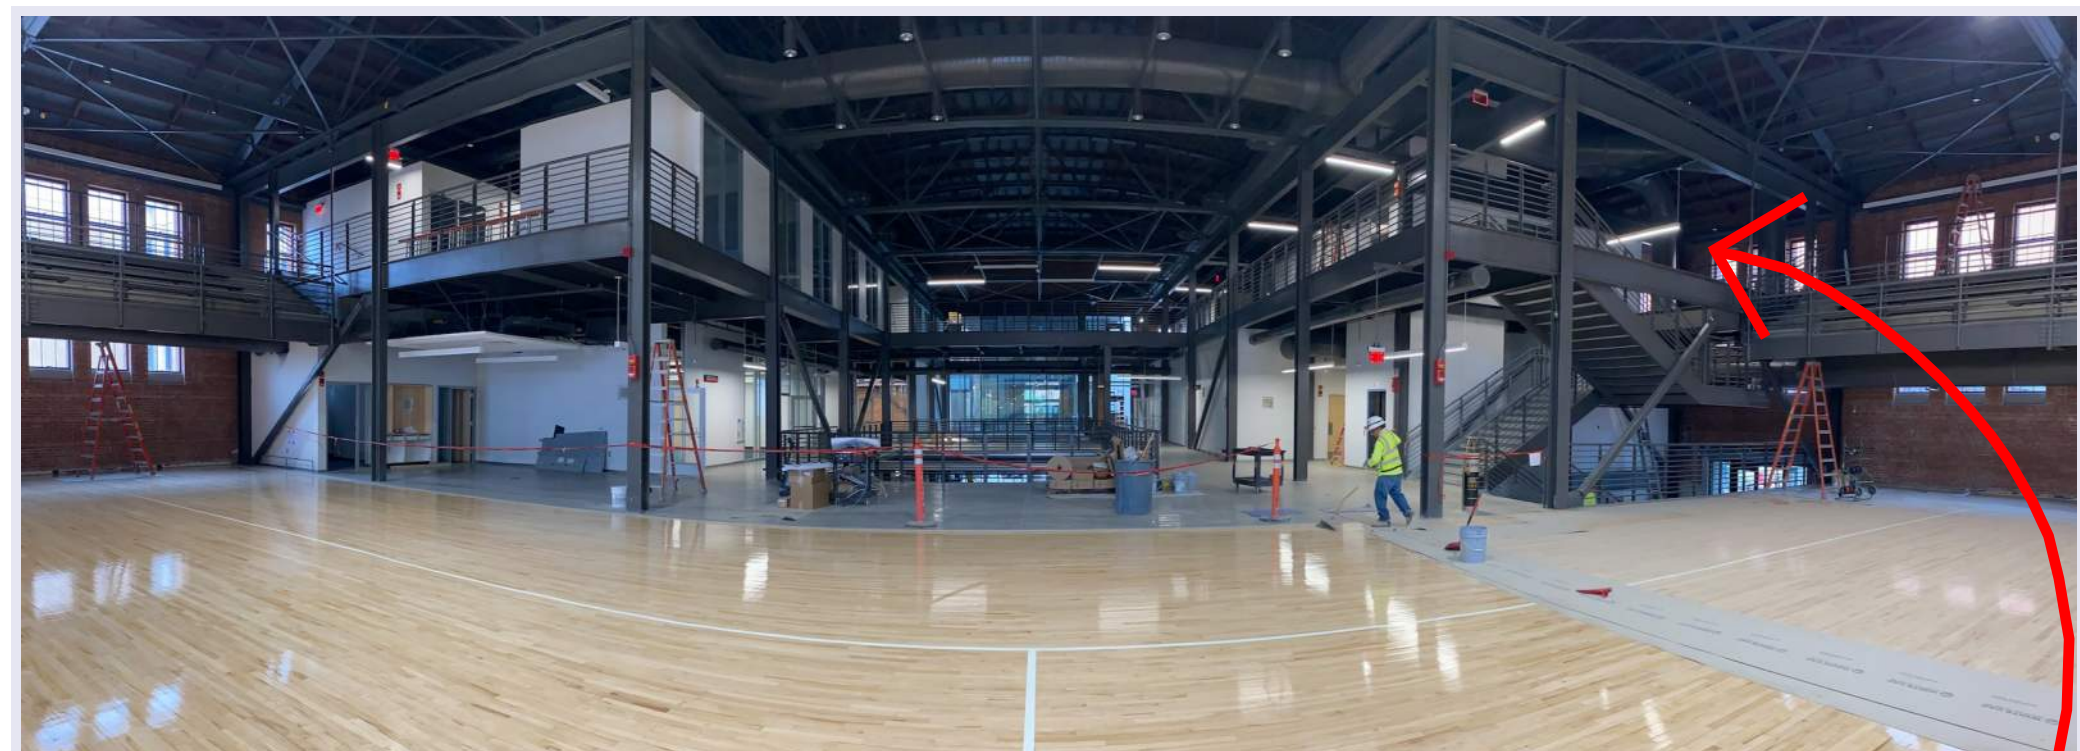

# Student Success District Bear Down Gym Preservation & Renovation

Construction Update - Week of November 22nd, 2021

*Inside the main entrance standing on the historic gym floor, looking south. Final touches are finishing up on level 3. Message boards are being installed on level 2 and bathroom accessories are being installed in the level 1 cabanas.*

*View of the level 1 reception area. Carpet is being installed in front of the desk. The 'A' from the historic gym floor has been hung on the hallway to the Community Clubhouse beyond.*

# Student Success District Bear Down Gym Preservation & Renovation

Construction Update - Week of November 22nd, 2021

*Pavers have been installed on the northeast corner of the building. The landscape lighting has gone in as well. Check out the new light posts!*

*The flooring and ceilings have been completed in the level 1 Wellness Studio. This open space is filled with natural light coming from the restored exterior windows!*