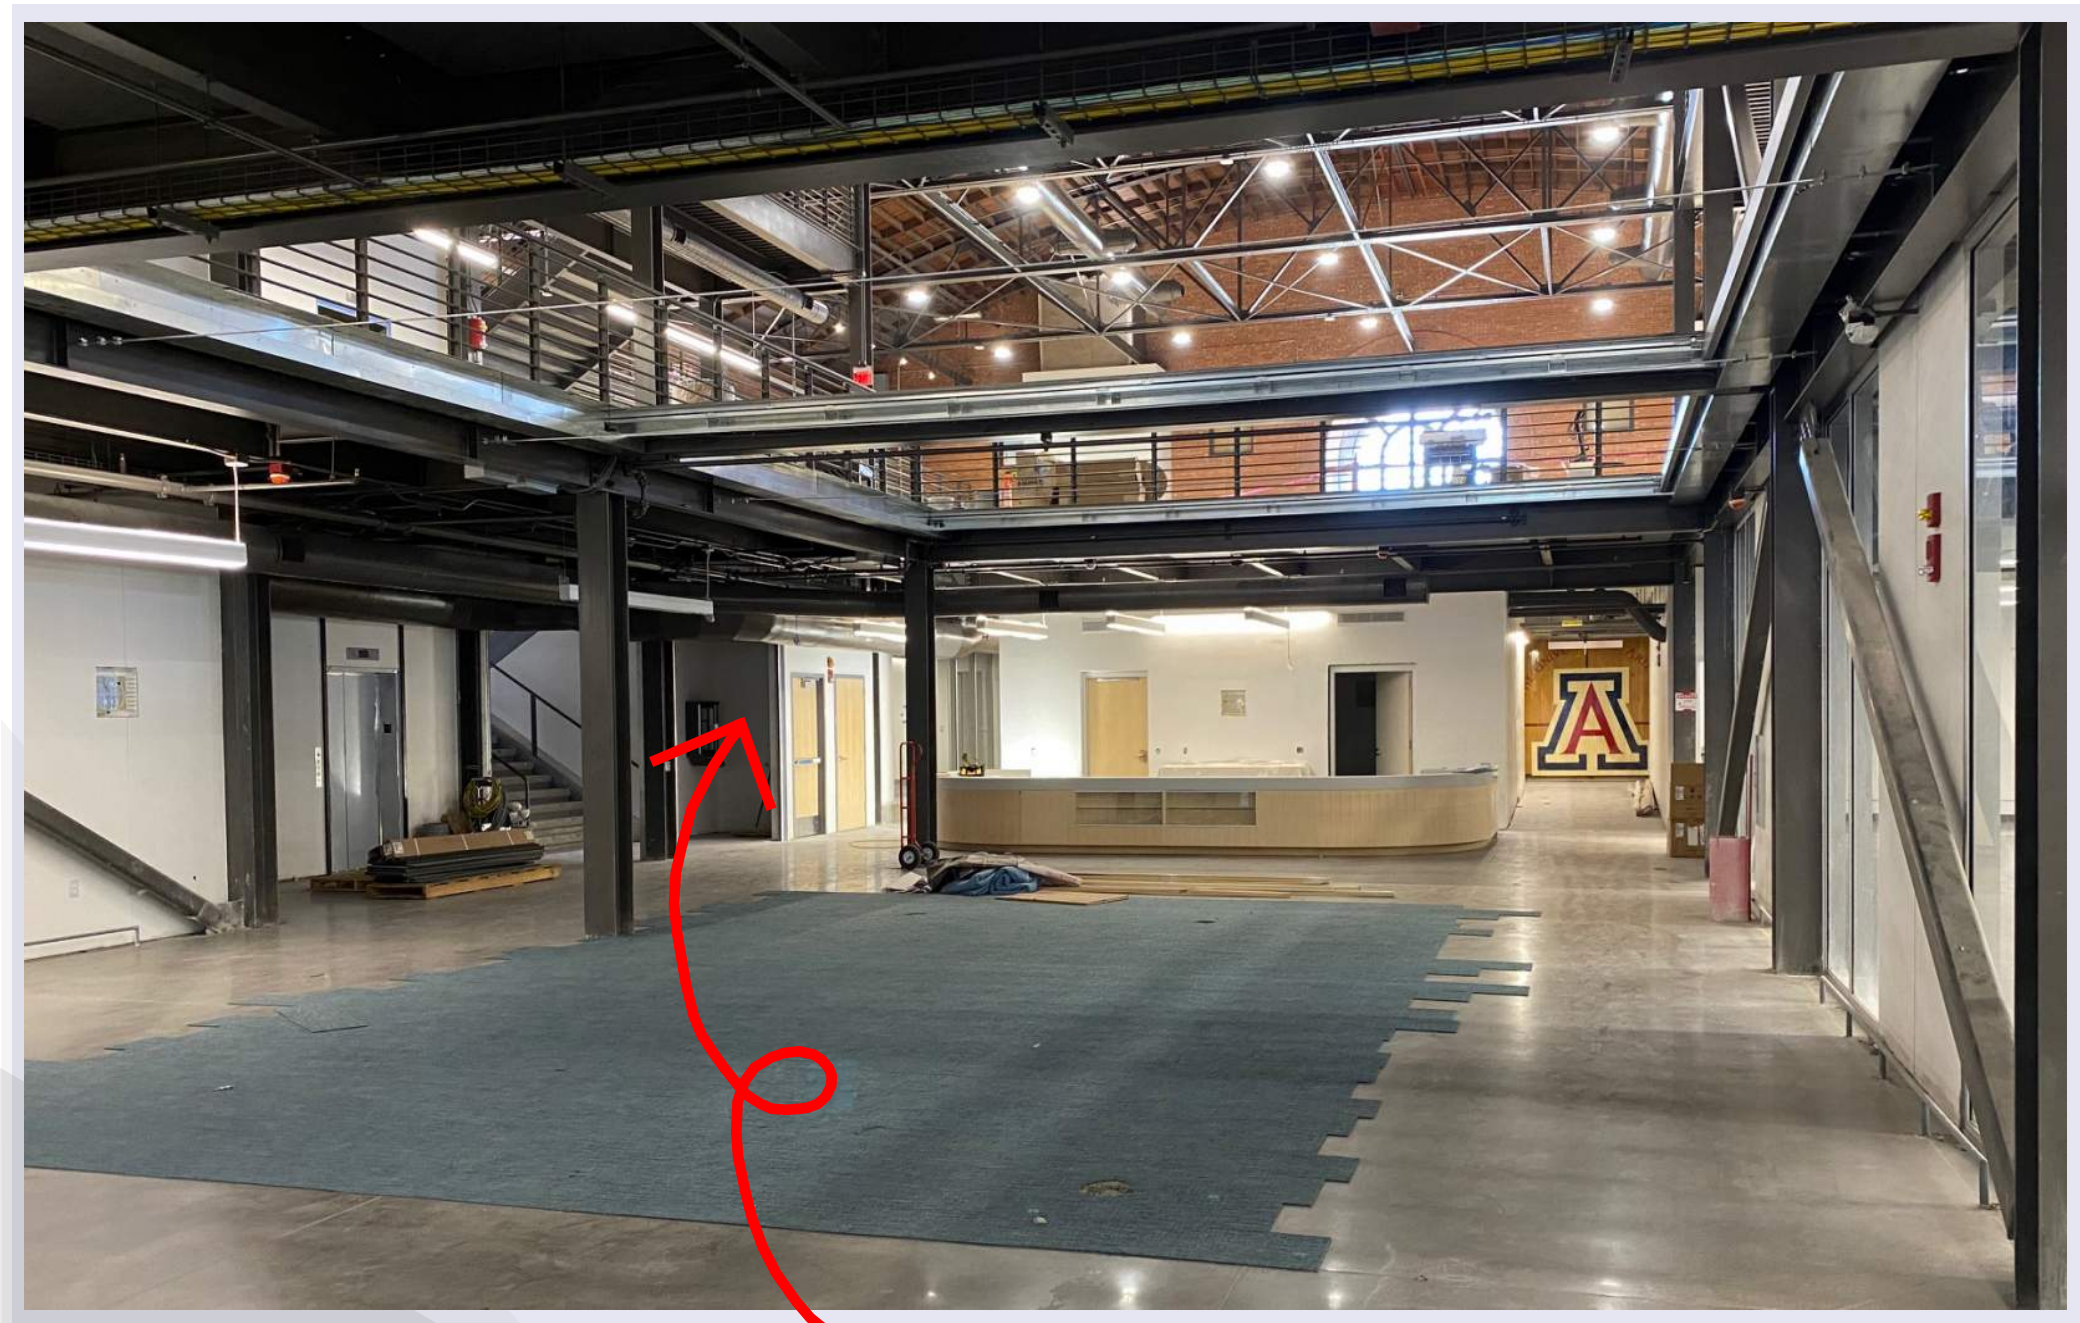

# Student Success District Bear Down Gym Preservation & Renovation

Construction Update - Week of November 22nd, 2021

*Inside the main entrance standing on the historic gym floor, looking south. Final touches are finishing up on level 3. Message boards are being installed on level 2 and bathroom accessories are being installed in the level 1 cabanas.*

*View of the level 1 reception area. Carpet is being installed in front of the desk. The 'A' from the historic gym floor has been hung on the hallway to the Community Clubhouse beyond.*

# Student Success District Bear Down Gym Preservation & Renovation

Construction Update - Week of November 22nd, 2021

*Pavers have been installed on the northeast corner of the building. The landscape lighting has gone in as well. Check out the new light posts!*

*The flooring and ceilings have been completed in the level 1 Wellness Studio. This open space is filled with natural light coming from the restored exterior windows!*