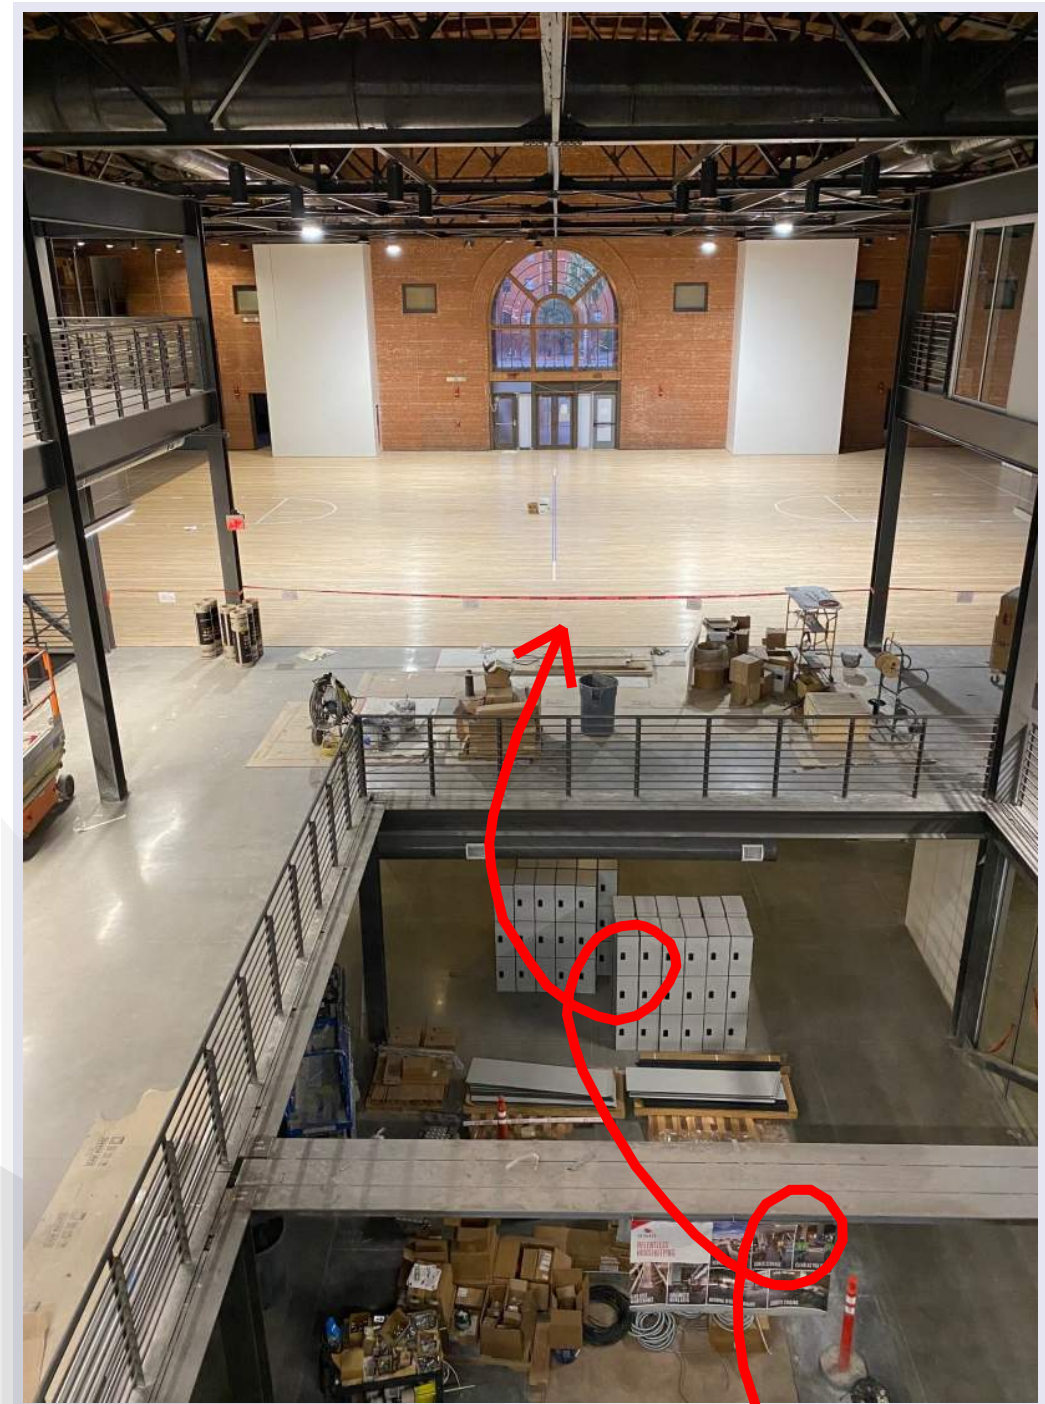

Student Success District Bear Down Gym Preservation & Renovation

Construction Update - Week of October 25th, 2021

Inside the main entrance standing on the historic gym floor, looking south. Sound attenuation panels are being installed on level 3. The historic gym floor on level 2 has been painted. The first lockers have been installed on level 1.

On the left the historic gym floor has been sanded and the basketball lines have been painted. On the right the steel shade canopy is being painted and the doors leading to the Albert B. Weaver Science and Engineering Library are installed. Check it out!

Student Success District Bear Down Gym Preservation & Renovation

Construction Update - Week of October 25th, 2021

Lockers in the Community Clubhouse have been installed. More lockers will fill this space next to the steel mirror supports on the left. Check it out!