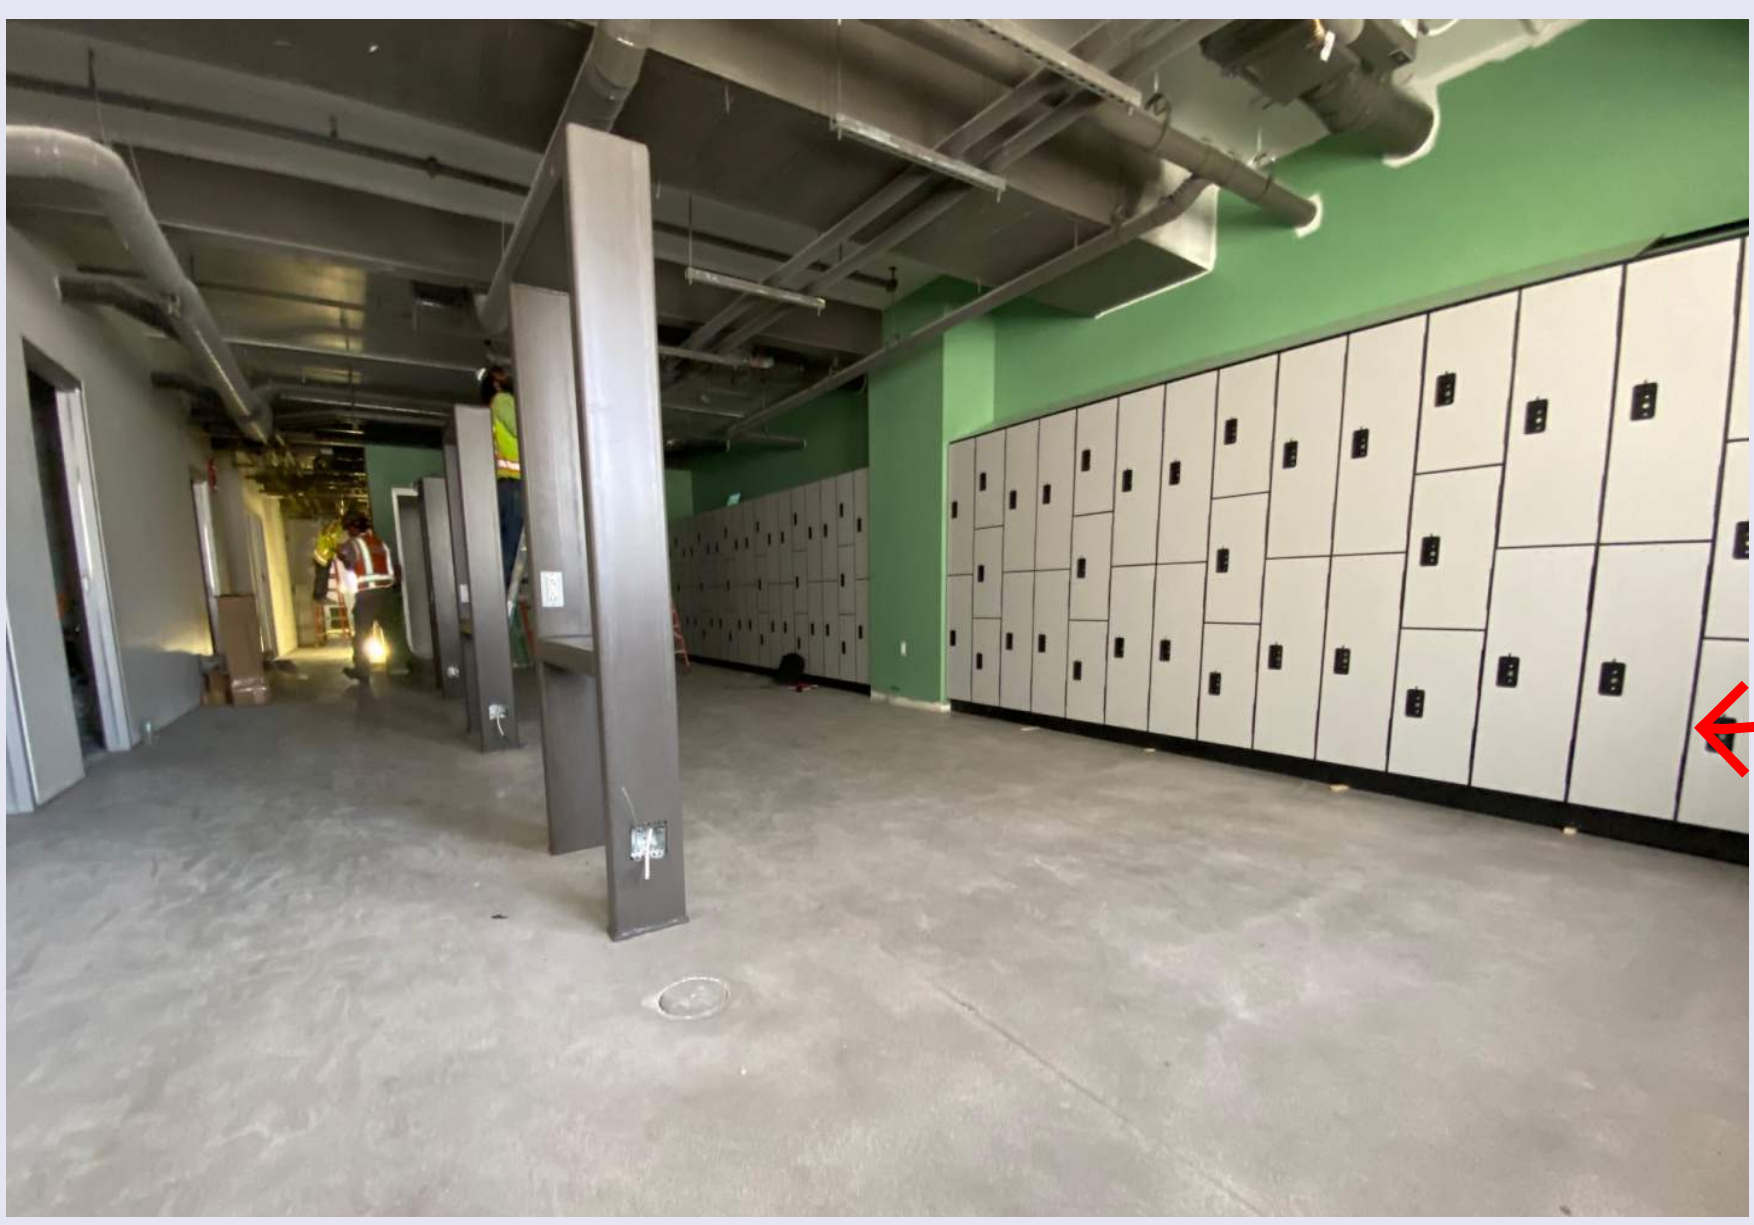

Student Success District Bear Down Gym Preservation & Renovation

Construction Update - Week of October 25th, 2021

Inside the main entrance standing on the historic gym floor, looking south. Sound attenuation panels are being installed on level 3. The historic gym floor on level 2 has been painted. The first lockers have been installed on level 1.

On the left the historic gym floor has been sanded and the basketball lines have been painted. On the right the steel shade canopy is being painted and the doors leading to the Albert B. Weaver Science and Engineering Library are installed. Check it out!

Student Success District Bear Down Gym Preservation & Renovation

Construction Update - Week of October 25th, 2021

Lockers in the Community Clubhouse have been installed. More lockers will fill this space next to the steel mirror supports on the left. Check it out!