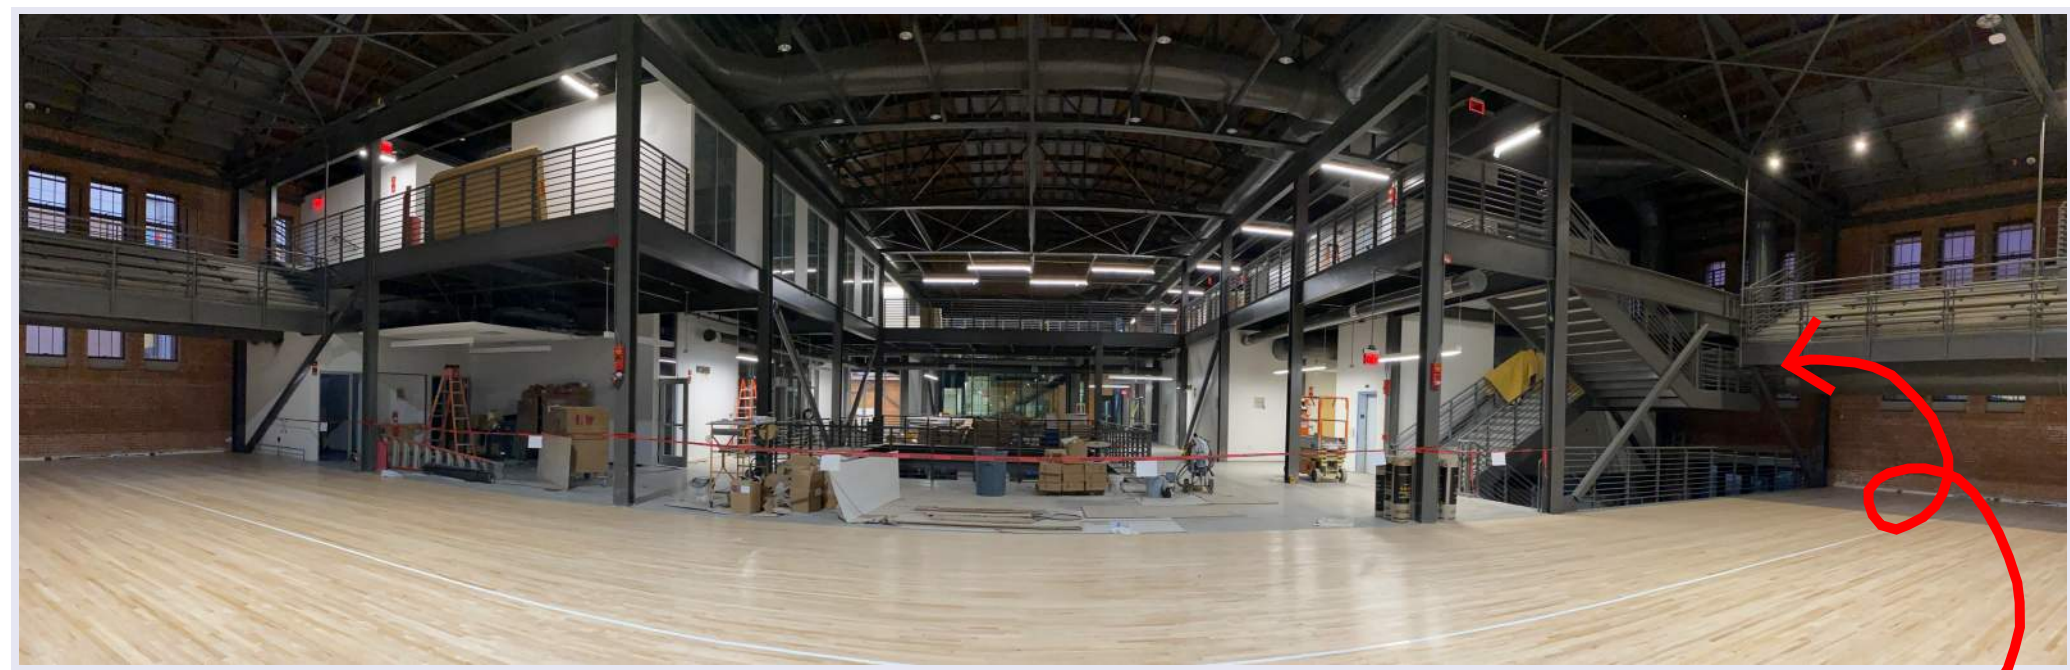

Student Success District Bear Down Gym Preservation & Renovation

Construction Update - Week of October 25th, 2021

Inside the main entrance standing on the historic gym floor, looking south. Sound attenuation panels are being installed on level 3. The historic gym floor on level 2 has been painted. The first lockers have been installed on level 1.

On the left the historic gym floor has been sanded and the basketball lines have been painted. On the right the steel shade canopy is being painted and the doors leading to the Albert B. Weaver Science and Engineering Library are installed. Check it out!

Student Success District Bear Down Gym Preservation & Renovation

Construction Update - Week of October 25th, 2021

Lockers in the Community Clubhouse have been installed. More lockers will fill this space next to the steel mirror supports on the left. Check it out!

Also on level 1 the Catering Kitchen has been tiled. Next, the kitchen equipment will arrive!