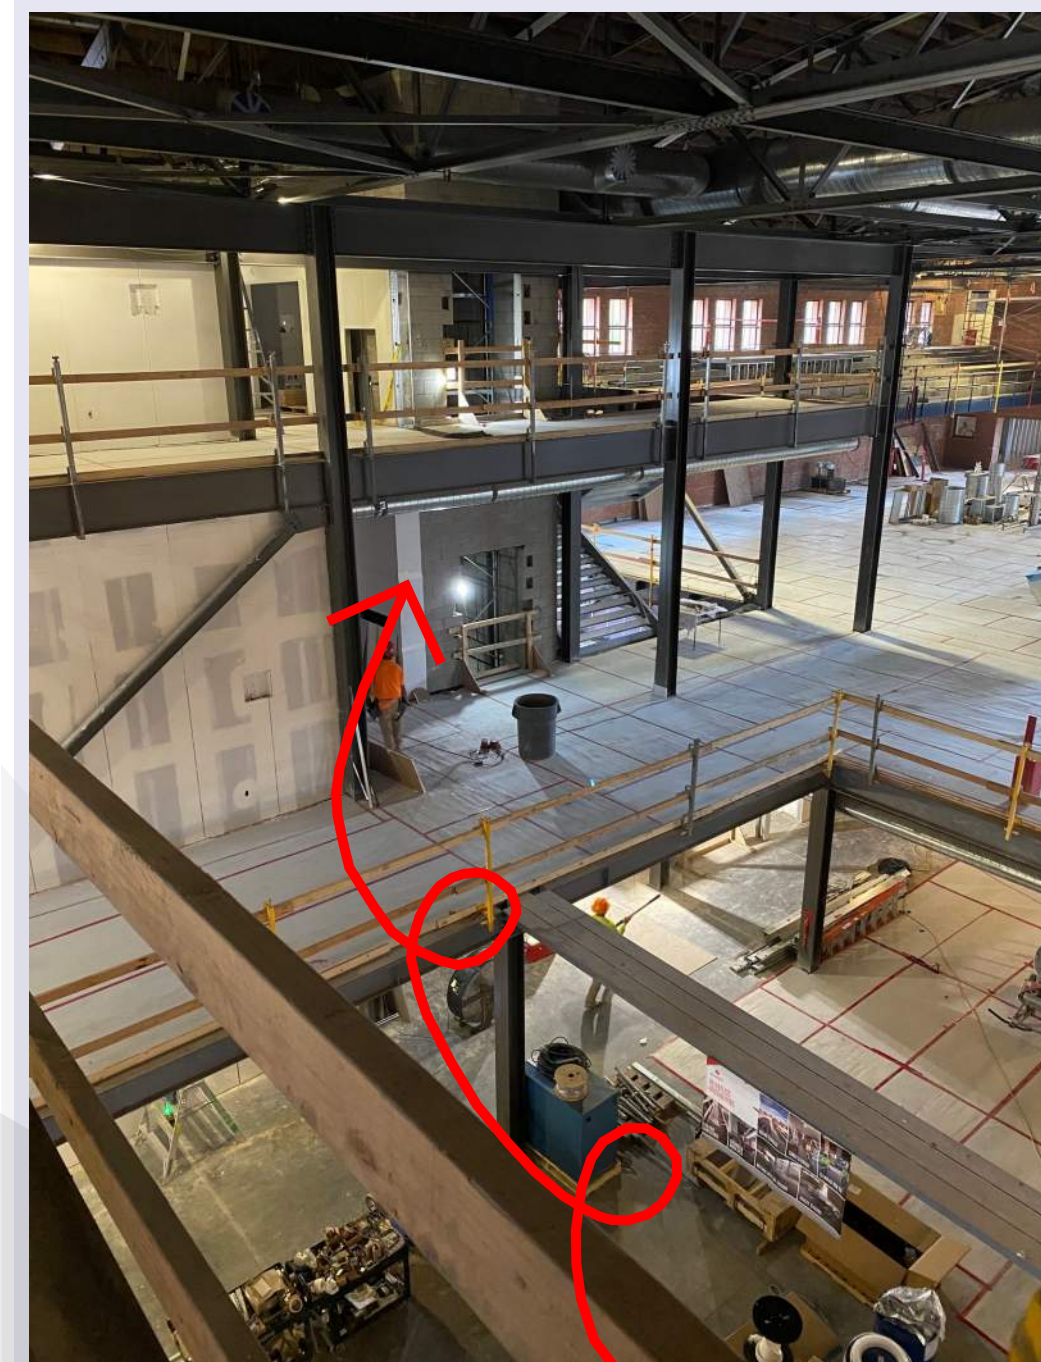

Student Success District Bear Down Gym Preservation & Renovation

Construction Update - Week of July 19, 2021

Inside the main entrance standing on the historic gym floor, looking south. Level 3 bathrooms are getting tile! Level 2 is getting paint, and level 1 is getting framed and drywalled!

On the left, the elevator crew has a scaffold inside the elevator shaft running all the way from the pit in level 1 to barrel roof ceiling above level 3! On the right, window frames are ready for glass installation in the southern opening. Once the windows are installed the building will be ready for air conditioning!

Student Success District Bear Down Gym Preservation & Renovation

Construction Update - Week of July 19, 2021

On the left, tile is installed in one of eight level 3 bathrooms! On the right, the replacement for the bike path has begun off of E 4th St. and N Highland Ave.