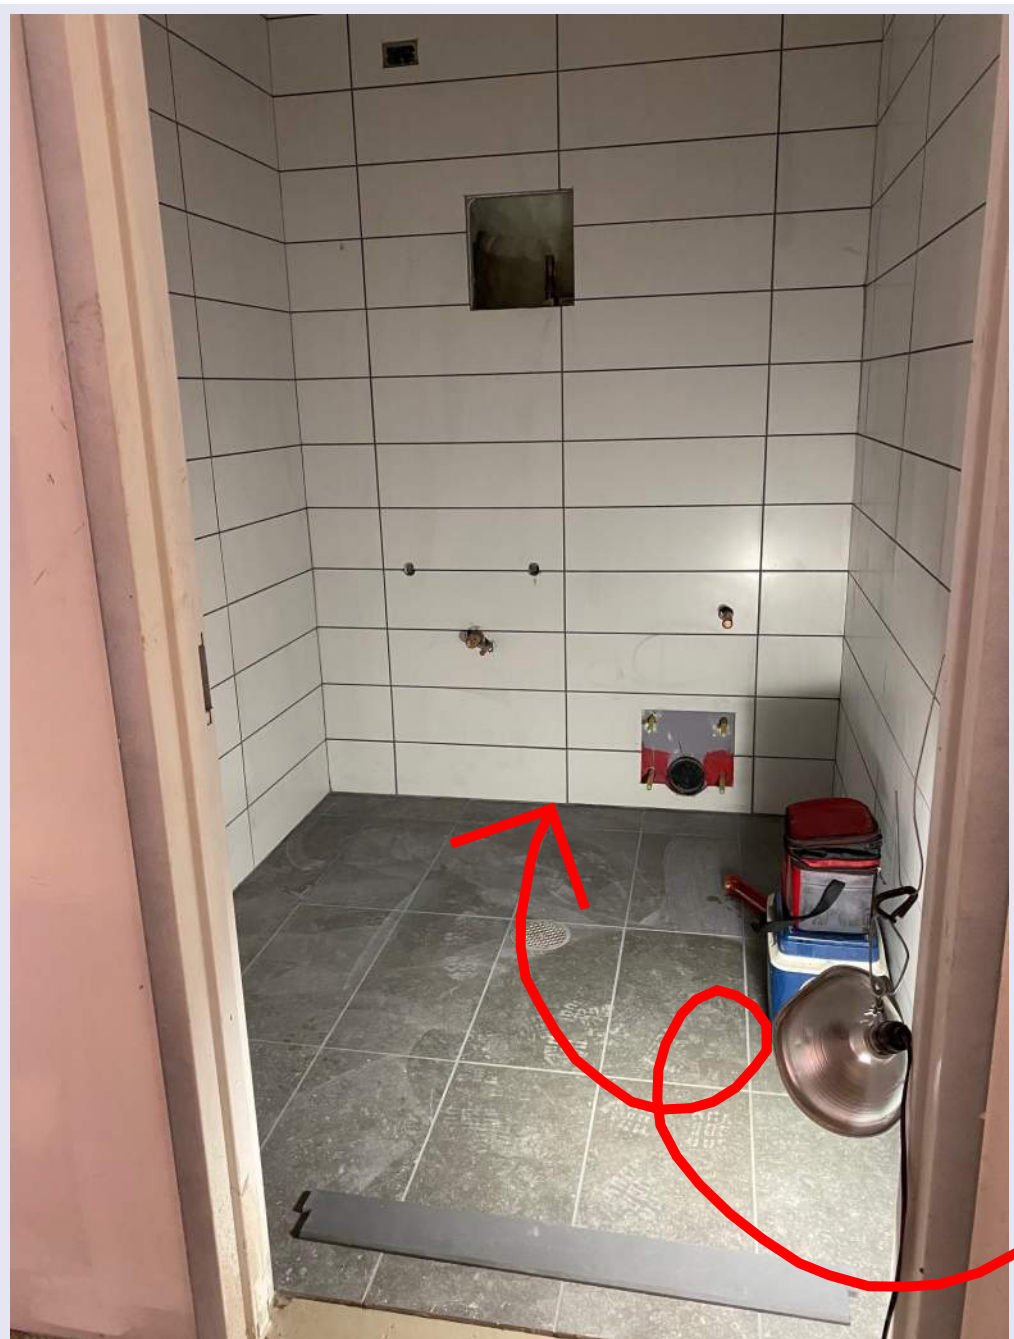

Student Success District Bear Down Gym Preservation & Renovation

Construction Update - Week of July 19, 2021

On the left, tile is installed in one of eight level 3 bathrooms! On the right, the replacement for the bike path has begun off of E 4th St. and N Highland Ave.