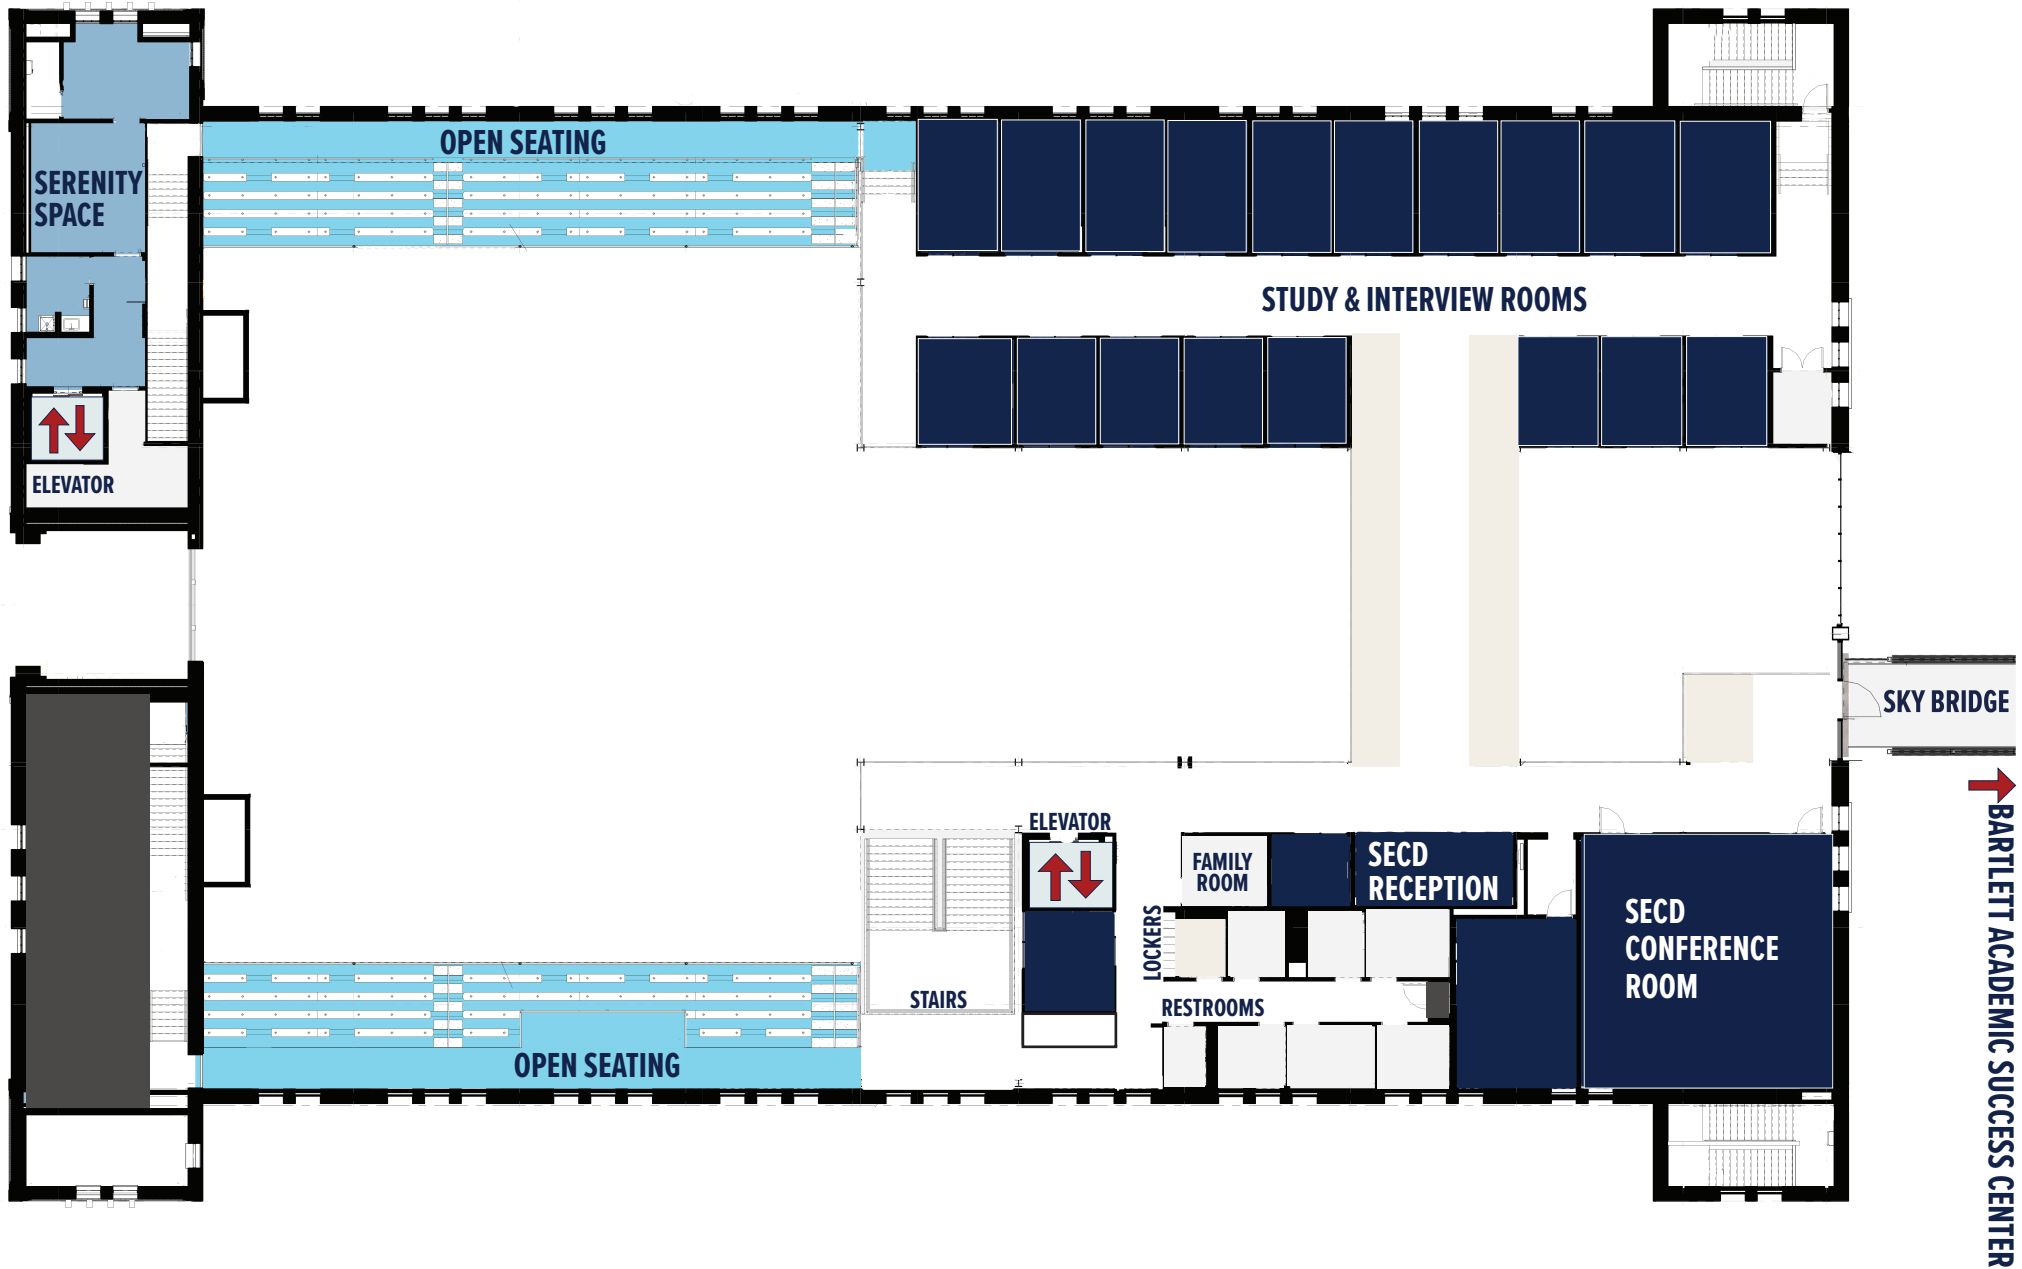

BEAR DOWN BUILDING

FIRST FLOOR

- | | | | |
|----------------|---|---------------|------------------------------|
| Restrooms | Campus Recreation | Thrive Center | Social & Behavioral Sciences |
| Restricted | Campus Health Promotion | THINK TANK | Student Success |
| Serenity Space | Student Engagement & Career Development | Food Service | CREAR |

BEAR DOWN BUILDING

SECOND FLOOR

- | | | | |
|----------------|---|---------------|------------------------------|
| Restrooms | Campus Recreation | Thrive Center | Social & Behavioral Sciences |
| Restricted | Campus Health Health Promotion | THINK TANK | Student Success |
| Serenity Space | Student Engagement & Career Development | Food Service | CREAR |

BEAR DOWN BUILDING

THIRD FLOOR

- | | | | |
|----------------|---|---------------|------------------------------|
| Restrooms | Campus Recreation | Thrive Center | Social & Behavioral Sciences |
| Restricted | Campus Health Health Promotion | THINK TANK | Student Success |
| Serenity Space | Student Engagement & Career Development | Food Service | CREAR |