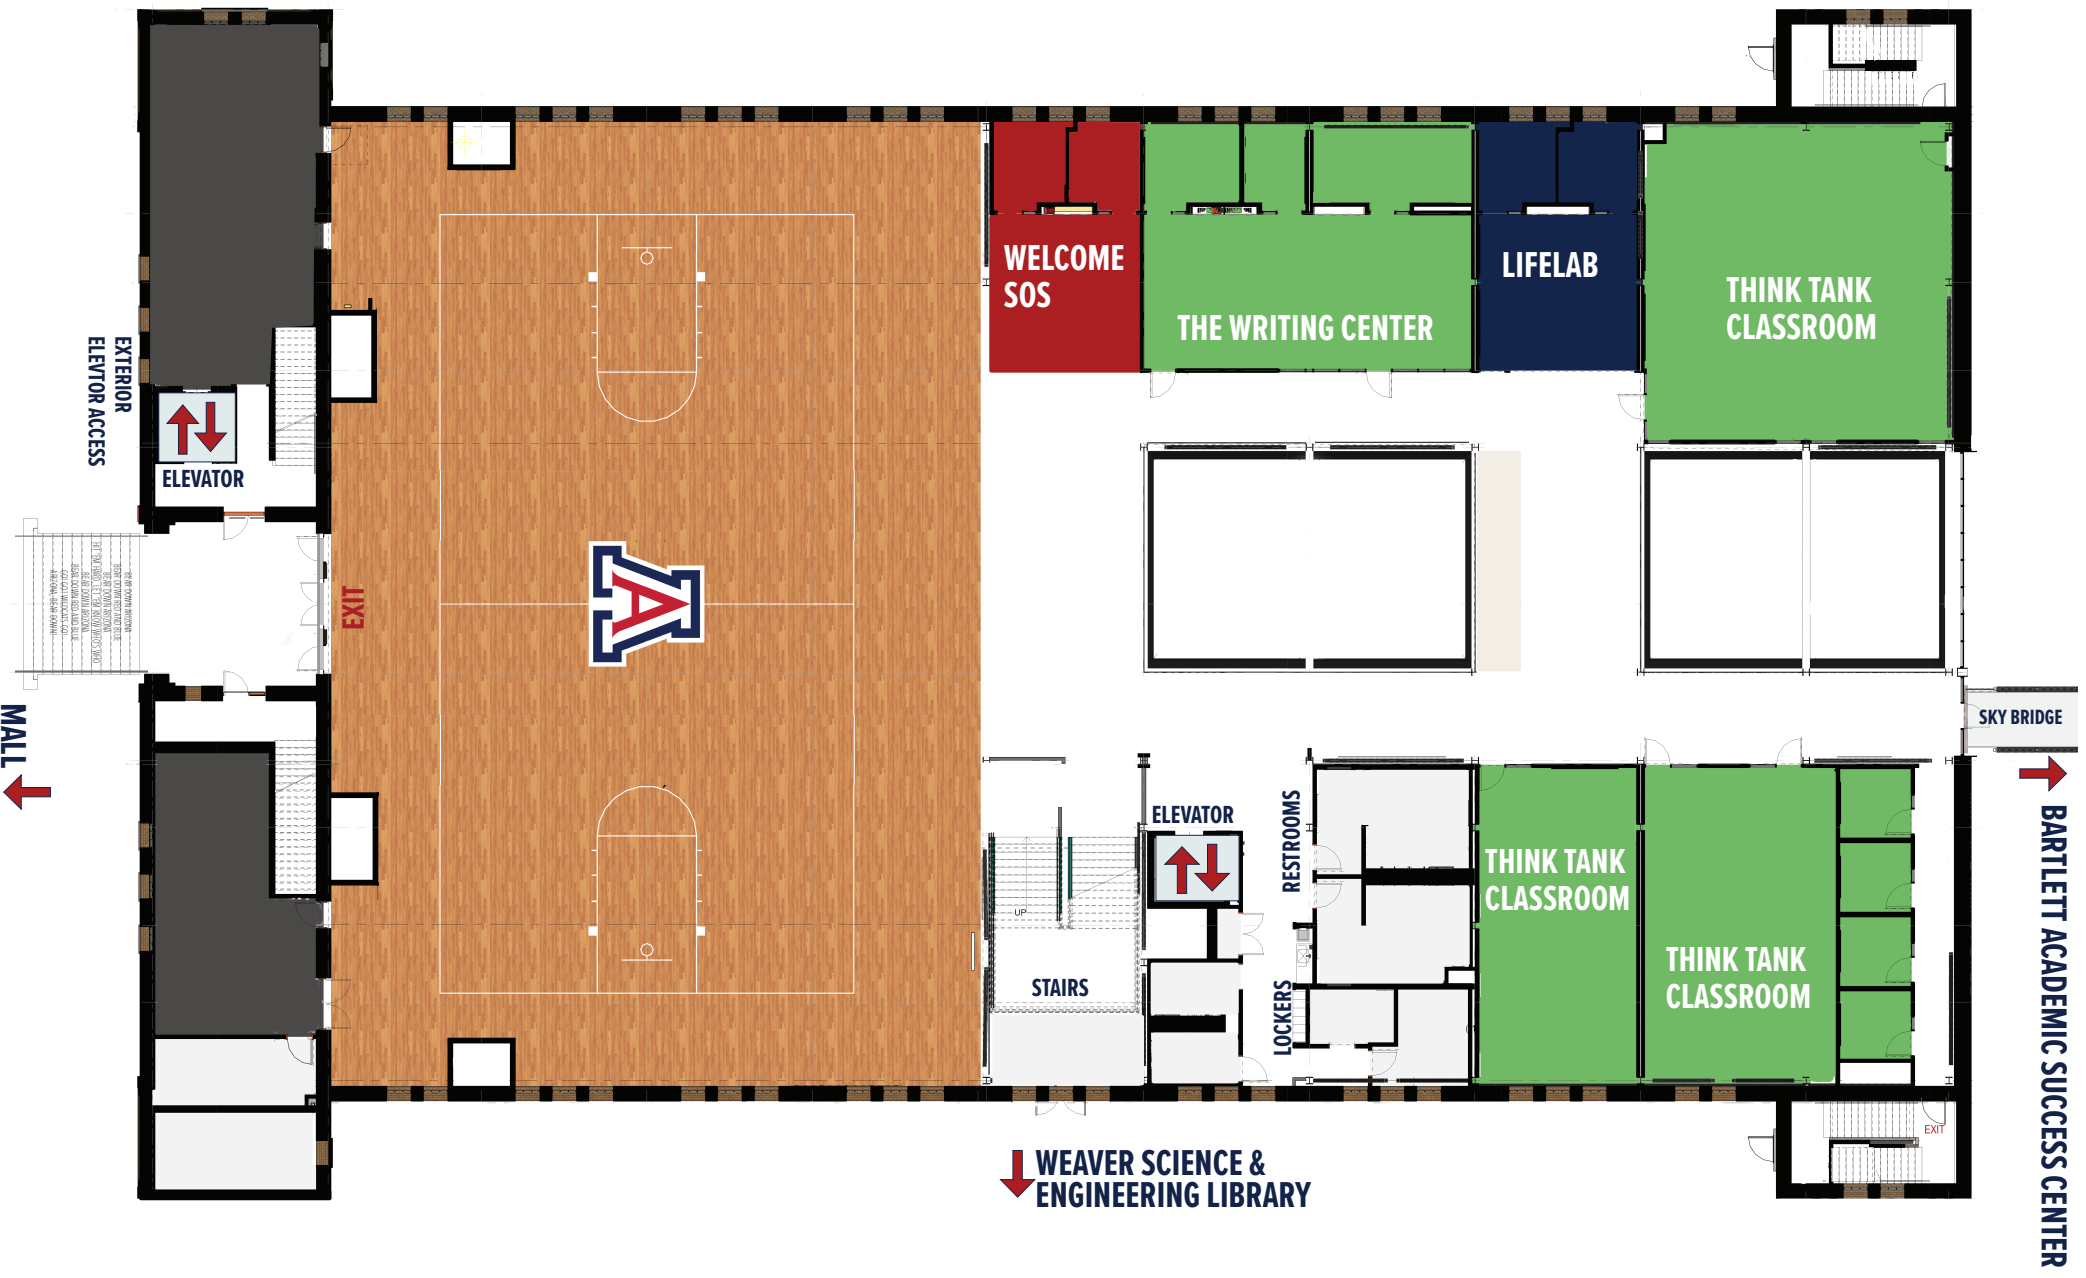

BEAR DOWN BUILDING

FIRST FLOOR

- | | | | |
|----------------|---|---------------|------------------------------|
| Restrooms | Campus Recreation | Thrive Center | Social & Behavioral Sciences |
| Restricted | Campus Health Promotion | THINK TANK | Student Success |
| Serenity Space | Student Engagement & Career Development | Food Service | CREAR |

BEAR DOWN BUILDING

SECOND FLOOR

- | | | | |
|----------------|---|---------------|------------------------------|
| Restrooms | Campus Recreation | Thrive Center | Social & Behavioral Sciences |
| Restricted | Campus Health Health Promotion | THINK TANK | Student Success |
| Serenity Space | Student Engagement & Career Development | Food Service | CREAR |

BEAR DOWN BUILDING

THIRD FLOOR

- | | | | |
|----------------|---|---------------|------------------------------|
| Restrooms | Campus Recreation | Thrive Center | Social & Behavioral Sciences |
| Restricted | Campus Health Health Promotion | THINK TANK | Student Success |
| Serenity Space | Student Engagement & Career Development | Food Service | CREAR |